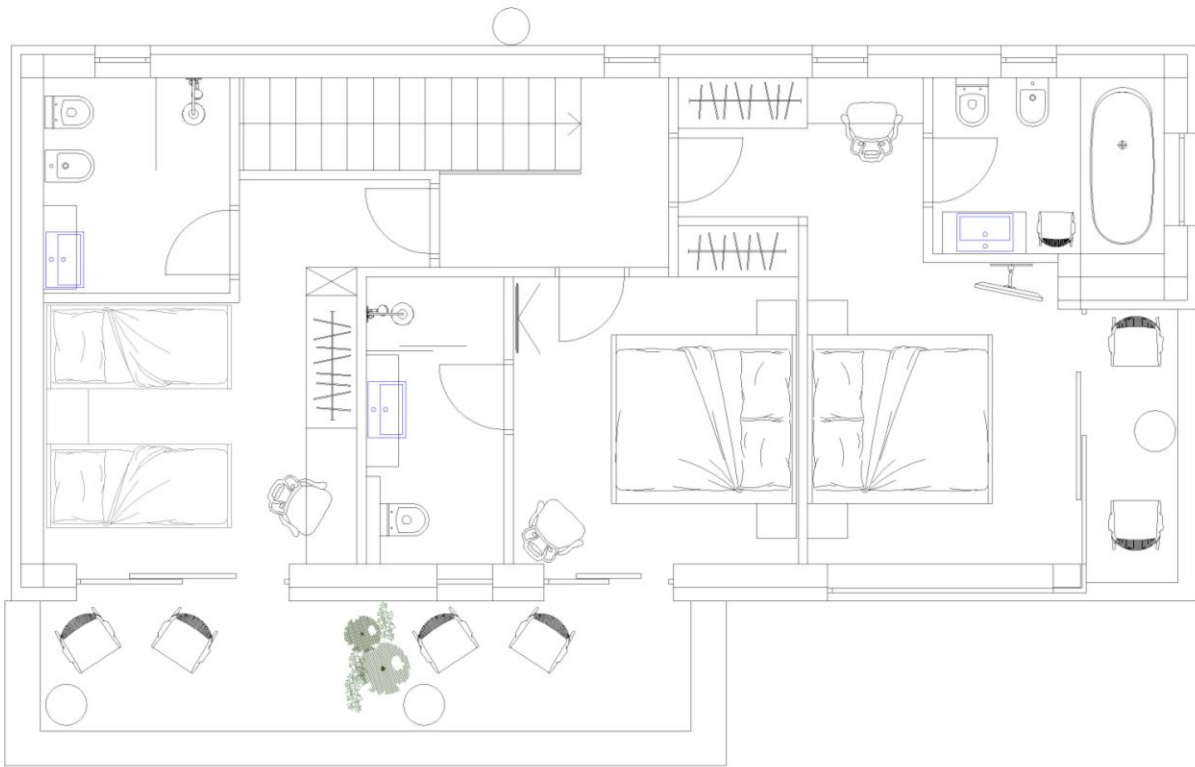

KRNICA _ MODEL 2

MODERN MINIMAL INTERIOR DESIGN WITH CONTRAST OF LIGHT AND DARK COLORS

COLOR PALLET

INSPIRATION.....

ENTRANCE	DESCRIPTION	n.	PICTURE
1	Hall/entrance wardrobe Color: Lignum Dark (same color as kitchen)		

WC	DESCRIPTION	n.	PICTURE
1	Suspended washbasin H 10,50 x W 45 x D 30		
2	Washbasin tap Grohe model Bauflow		
3	Suspended basket for towels		
4	Mirror Dim: 50 x 60		

6	<p>Curtain Transparent grey Dim 145 x 300</p>		
KITCHEN AND DINING ROOM	DESCRIPTION	N.	PICTURE
1	<p>Kitchen furniture by Gruppo Euromobil, Italian first class furniture. 100% made in Italy. www.gruppoeuromobil.com Section: Euromobil Model: Lain Materials and colors: melaminic Techno white and lignum dark.</p> <p>Appliances Oven: Bosh, A, color: black Hobs: Bosh, color: black Hood: Faber Flaminia Dishwasher: Whirlpool, A+ Cooling: Whirlpool, A+, 275lit</p>		
2	<p>Adjustable Stool Black</p>		
6	<p>Chairs Material: Polipropilen black</p>		

7

Dining table by Gruppo Euromobil

LIVING	DESCRIPTION	QUANTITY	PICTURE
1	Sofa bed Dim 235 x 103 x 79		
2	TV: Tesla, 43", smart TV full HD		
3	Fireplace Dim 80x85		
4	Armchair		
5	Coffee table Dim 65x100		
8	Canvas (example) Abstract motive		
9	Carpet DIM: W 160 x D 230 Color: taupe		

11	Canvas (eample) Abstract		
12	Curtain Blackout Dim 145x300		

BATHROOM	DESCRIPTION	n.	PICTURE
1	<p>Suspended washbasin H 13 x W 60 x D 46</p> <p>Tap: Ideal standard</p>		
2	<p>Wall shelf Color: Ontario Oak</p> <p>Variation for one double bedroom: wall shelf L 120 x 33cm</p> <p>Variation for double bedroom with two single beds: wall shelf L 75 x 33cm</p>		
3	<p>Mirror DIM: 80 x 60</p>		
4	<p>Shower door DIM 80 x 195</p>		
6	<p>Curtain Dim 145x300</p>	1	