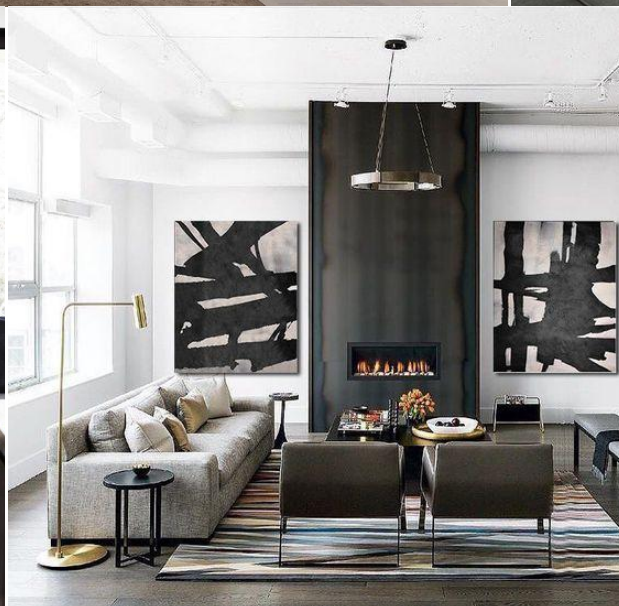

KRNICA _ MODEL 2

MODERN MINIMAL INTERIOR DESIGN WITH CONTRAST OF LIGHT AND DARK COLORS

COLOR PALLET

INSPIRATION.....

ENTRANCE	DESCRIPTION	n.	PICTURE
1	Hall/entrance wardrobe Color: Lignum Dark (same color as kitchen)		

WC	DESCRIPTION	n.	PICTURE
1	Suspended washbasin H 10,50 x W 45 x D 30		
2	Washbasin tap Grohe model Bauflow		
3	Suspended basket for towels		
4	Mirror Dim: 50 x 60		

6	<p>Curtain Transparent grey Dim 145 x 300</p>		
KITCHEN AND DINING ROOM	DESCRIPTION	N.	PICTURE
1	<p>Kitchen furniture by Gruppo Euromobil, Italian first class furniture. 100% made in Italy. www.gruppoeuromobil.com Section: Euromobil Model: Lain Materials and colors: melaminic Techno white and lignum dark.</p> <p>Appliances Oven: Bosh, A, color: black Hobs: Bosh, color: black Hood: Faber Flaminia Dishwasher: Whirlpool, A+ Cooling: Whirlpool, A+, 275lit</p>		
2	<p>Adjustable Stool Black</p>		
6	<p>Chairs Material: Polipropilen black</p>		

7

Dining table by Gruppo Euromobil

LIVING	DESCRIPTION	QUANTITY	PICTURE
1	Sofa bed Dim 235 x 103 x 79		
2	TV: Tesla, 43", smart TV full HD		
3	Fireplace Dim 80x85		
4	Armchair		
5	Coffee table Dim 65x100		
8	Canvas (example) Abstract motive		
9	Carpet DIM: W 160 x D 230 Color: taupe		