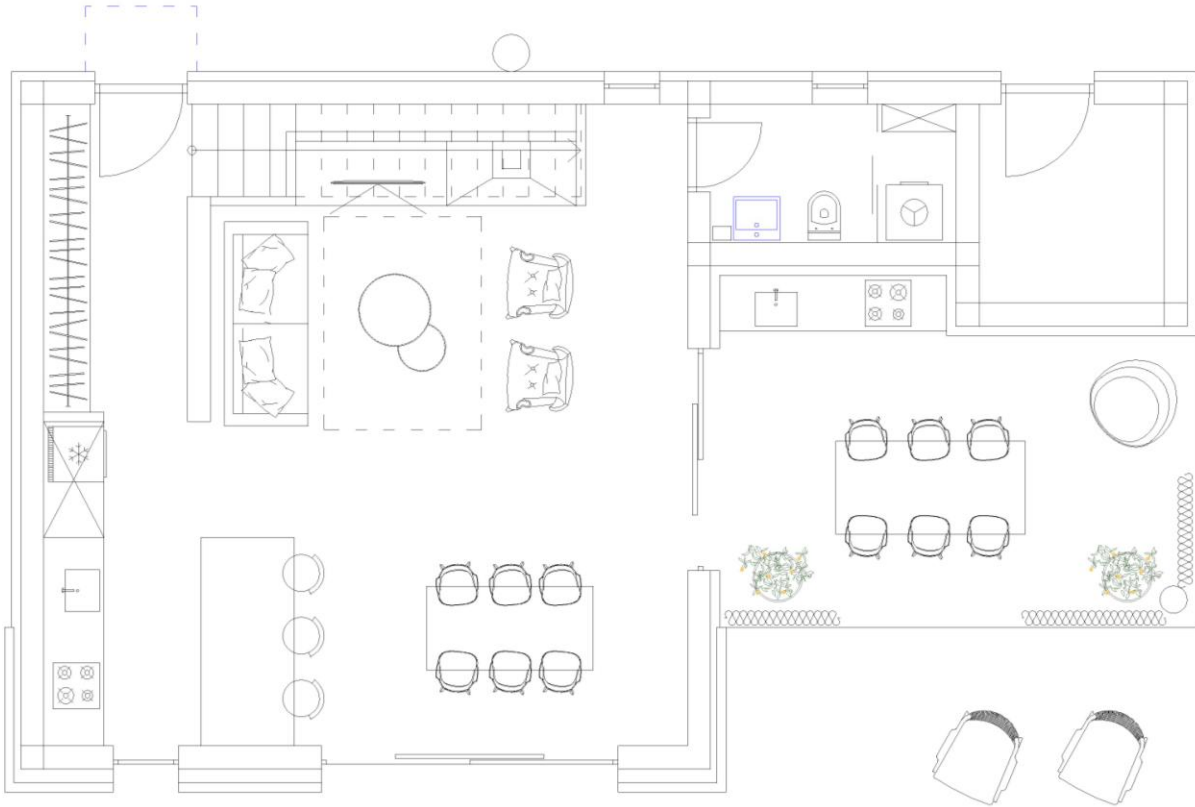

KRNICA _ MODEL 2

MODERN MINIMAL INTERIOR DESIGN WITH CONTRAST OF LIGHT AND DARK COLORS

COLOR PALLET

INSPIRATION.....

ENTRANCE	DESCRIPTION	n.	PICTURE
1	Hall/entrance wardrobe Color: Lignum Dark (same color as kitchen)		

WC	DESCRIPTION	n.	PICTURE
1	Suspended washbasin H 10,50 x W 45 x D 30		
2	Washbasin tap Grohe model Bauflow		
3	Suspended basket for towels		
4	Mirror Dim: 50 x 60		

6	<p>Curtain Transparent grey Dim 145 x 300</p>		
KITCHEN AND DINING ROOM	DESCRIPTION	N.	PICTURE
1	<p>Kitchen furniture by Gruppo Euromobil, Italian first class furniture. 100% made in Italy. www.gruppoeuromobil.com Section: Euromobil Model: Lain Materials and colors: melaminic Techno white and lignum dark.</p> <p>Appliances Oven: Bosh, A, color: black Hobs: Bosh, color: black Hood: Faber Flaminia Dishwasher: Whirlpool, A+ Cooling: Whirlpool, A+, 275lit</p>		
2	<p>Adjustable Stool Black</p>		
6	<p>Chairs Material: Polipropilen black</p>		

7

Dining table by Gruppo Euromobil

LIVING	DESCRIPTION	QUANTITY	PICTURE
1	Sofa bed Dim 235 x 103 x 79		
2	TV: Tesla, 43", smart TV full HD		
3	Fireplace Dim 80x85		
4	Armchair		
5	Coffee table Dim 65x100		
8	Canvas (example) Abstract motive		
9	Carpet DIM: W 160 x D 230 Color: taupe		